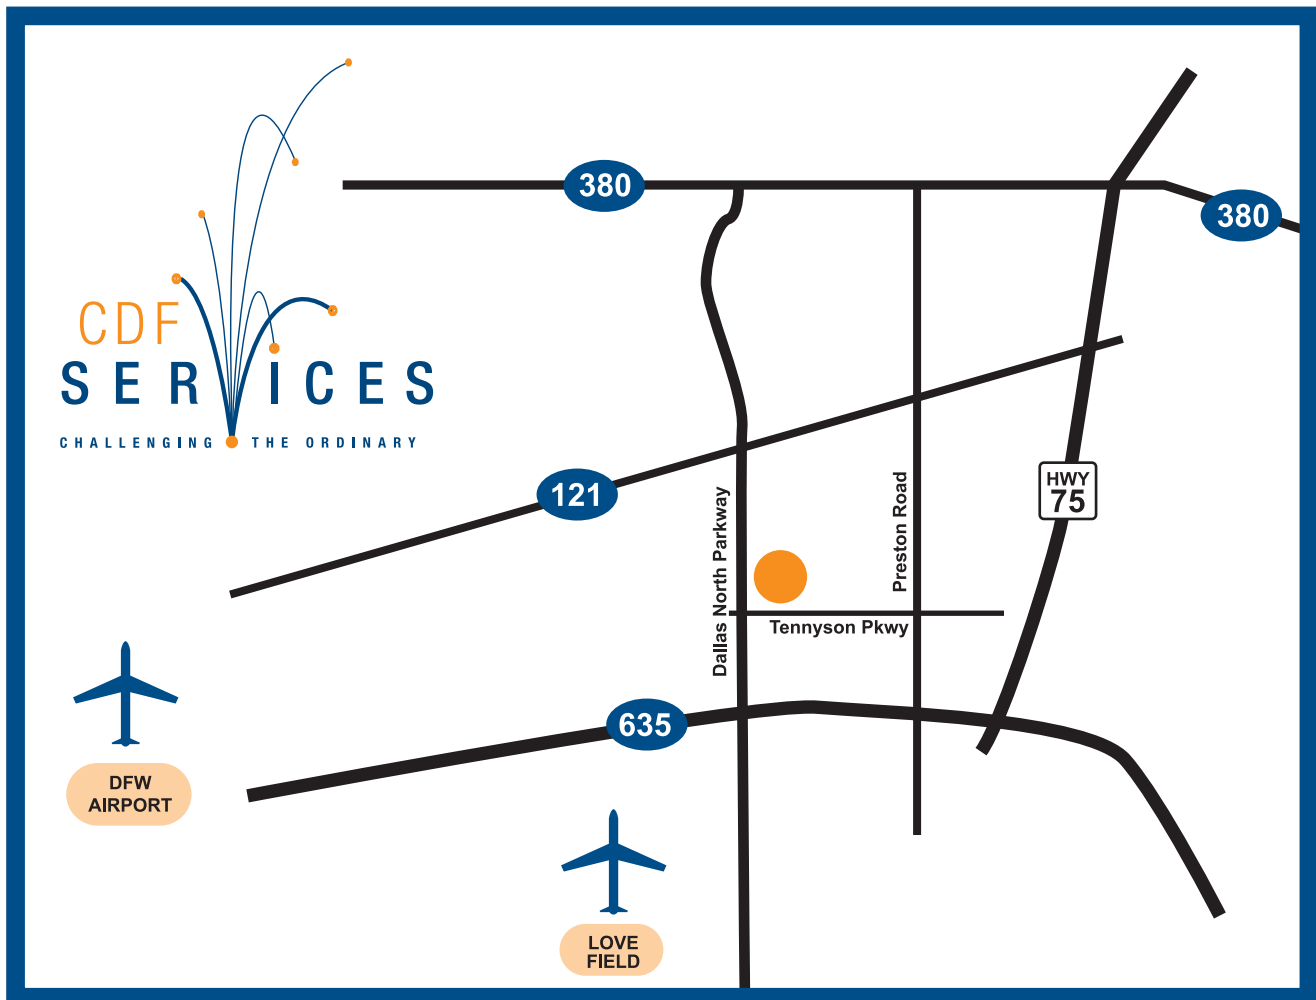

CDF Services Map Directions

Directions from Dallas-Ft. Worth Airport

1. Take TX-121 North from DFW (4.1 miles)
2. Slight Left at TX-121 Byp/Vista Ridge Blvd.
Continue on TX-121 Byp (7.7 miles)
3. Slight Left to stay on TX-121 Byp (0.4 miles)
4. Slight Right at E TX-121 (5.0 miles)
5. Turn Right at Legacy Drive (0.9 miles)
6. Turn Right on Communication Pkwy (0.4 miles)
7. Turn Left at Tennyson Pkwy (0.3 miles)
8. Turn Left on N. Dallas Pkwy (364 feet)
9. Turn Right into building complex Two Legacy Town Center
10. CDF Services will be on the second floor, Suite 200

CDF Services
6900 Dallas Parkway
Suite 200
Plano, TX 75024

Directions from Dallas Love Field

1. Head Southeast on Cedar Springs Road (0.9 miles)
2. Turn Left (East) at W Mockingbird Lane (1.5 miles)
3. Turn Left (North) and merge onto the Dallas North Tollway (15.8 miles)
4. Exit Tennyson Pkwy/Spring Creek Pkwy (0.3 miles)
5. Continue on access road and turn Right into building complex Two Legacy Town Center
6. CDF Services will be on the second floor, Suite 200